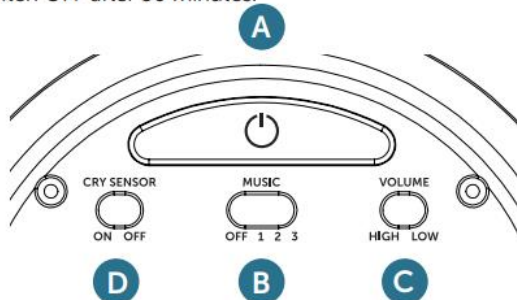

5. How to use?

Take the module out of the plush and place 3x AA batteries (not included). Put the module back into the plush. Open the Velcro, on the bottom, to operate the buttons. Only use alkaline batteries, no zinc carbon.

- **A** Switch on the product by pressing the big **BUTTON A**
- **B** Choose your favourite melodie with **SLIDER B**.
  OFF: No music
  1 African sunset music
  2 Lullabies
  3 Heartbeat
- **C** Set the preferred volume: high-low, **SLIDER C**
- **D** Switch the cry sensor ON/OFF, **SLIDER D**
  when the cry sensor is activated, the sleep program will restart from phase 2, to calm down and settle your baby.

Note Cry sensor stays active for 12 hours.

Auto-off: the entire 3 step sleep program will automatically switch OFF after 30 minutes.