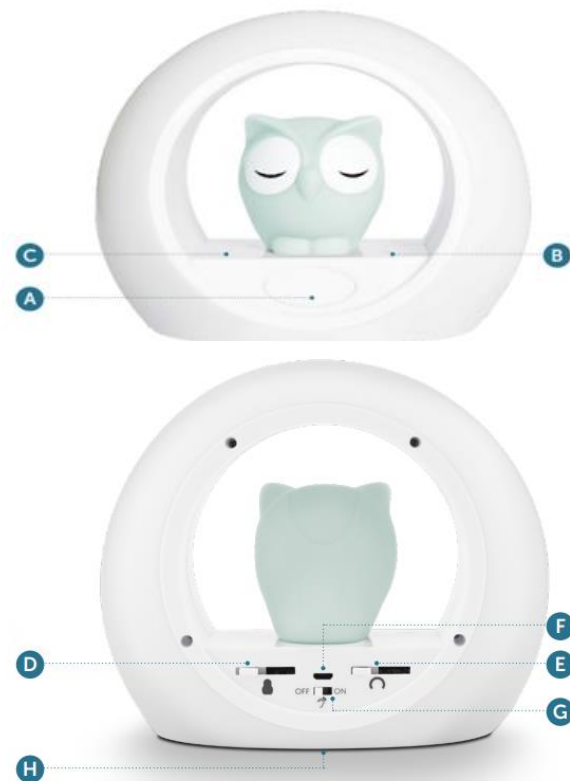

6. How to use?

Place 3x AA batteries (not included) Only use alkaline batteries, no zinc carbon.

- (A) ON/OFF button
  Press 1x ON/OFF
  Press 2 seconds: auto shut-off 30 min, the light will flash when timer is activated
- (C) ANIMAL button
  Press 1x ON/OFF
  Press 2 seconds: timer 60 min., the light will flash when timer is activated
- (D) Brightness ANIMAL
- (E) Brightness RING
- (F) Micro USB port
- (G) Cry sensor ON/OFF: automatically switches ON the owl for 2 min. when crying.
- (H) Battery compartment: 3x AA

Watch the video below for clarification:

<https://www.youtube.com/watch?v=Kluo7HroM9U>