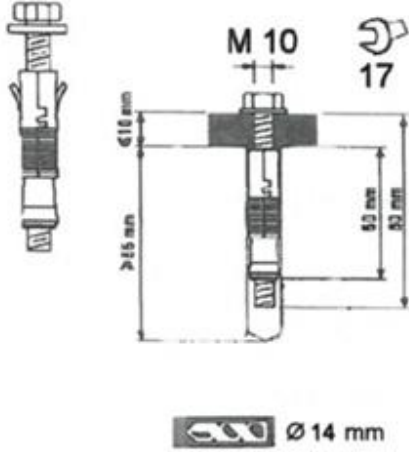

The maxi organ is an educational musical instrument. Only suitable for supervised use.

5. Install

With plate: an alloy plate is fixed to the floor by means of special dowels between the main poles.

With plinth: a digging trench with the correct dimensions for the main piles is necessary. Make a trickle of concrete in the trench before fixing the slabs with dowels.

6. Commissioning

Hit the nuts strongly or softly with the punches.

Dimensions in cm: 120x60x250 cm
Dimensions for area: 500x250 cm

For more information, visit our website www.nenko.com