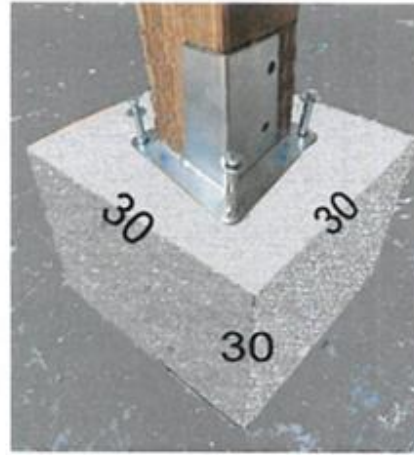

The maxi organ is an educational musical instrument. Only suitable for supervised use.

5. Install

With plate: an alloy plate is fixed to the floor by means of special dowels between the main poles.

With plinth: a digging trench with the correct dimensions for the main piles is necessary. Make a trickle of concrete in the trench before fixing the slabs with dowels.

6. Commissioning

Hit the nuts strongly or softly with the punches.

Dimensions in cm: 120x60x250 cm
Dimensions for area: 500x250 cm

For more information, visit our website www.nenko.com