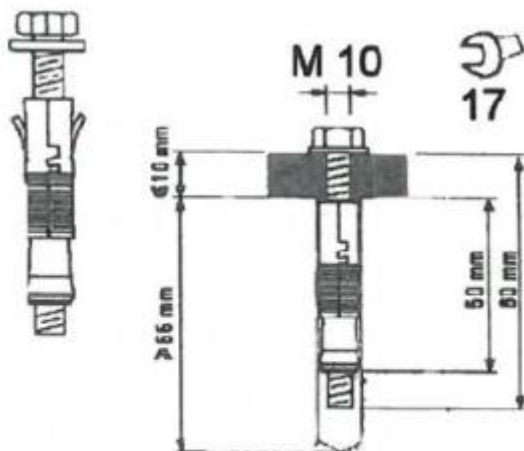

1. Product name

Maxi organ

2. Product code

28502038

3. Color

As pictured.

4. Short description

This extra large organ is good for even more fun and very beautiful sounds. 8 tones. This maxi organ is suitable for outdoor use.

The maxi organ is an educational musical instrument. Only suitable for supervised use.

5. Install

With plate: an alloy plate is fixed to the floor by means of special dowels between the main poles.

With plinth: a digging trench with the correct dimensions for the main piles is necessary. Make a trickle of concrete in the trench before fixing the slabs with dowels.

6. Commissioning

Hit the nuts strongly or softly with the punches.

Dimensions in cm: 120x60x250 cm
Dimensions for area: 500x250 cm

For more information, visit our website www.nenko.com