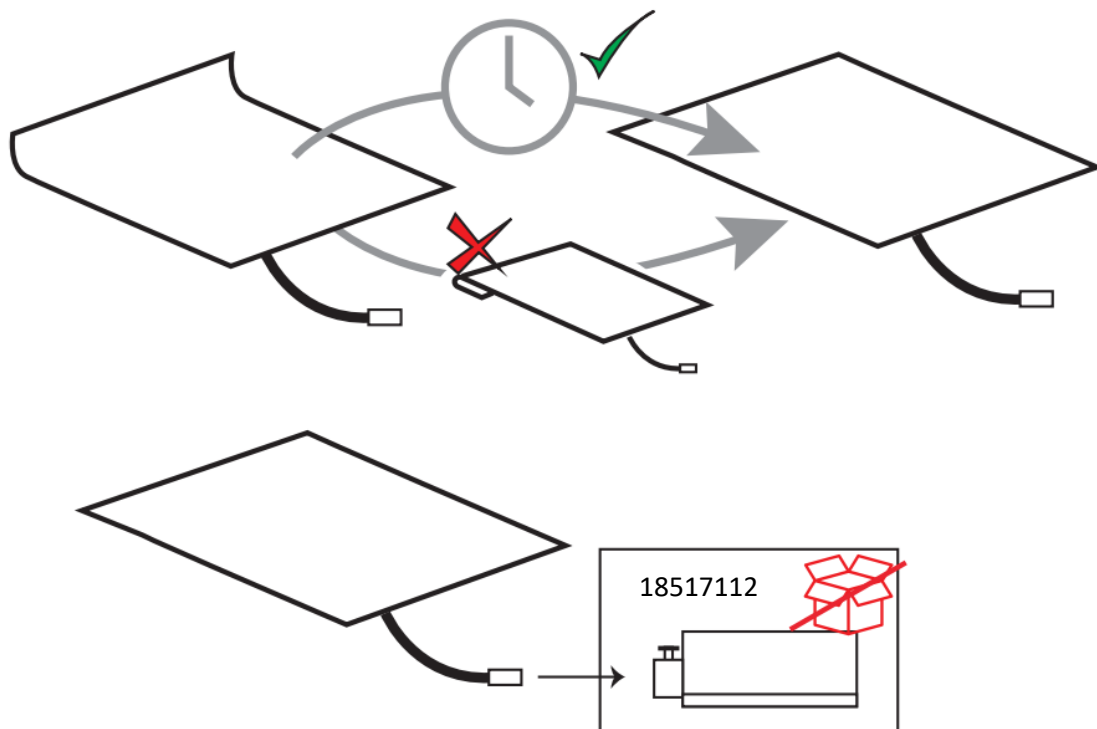

For more information, visit our website www.nenko.com