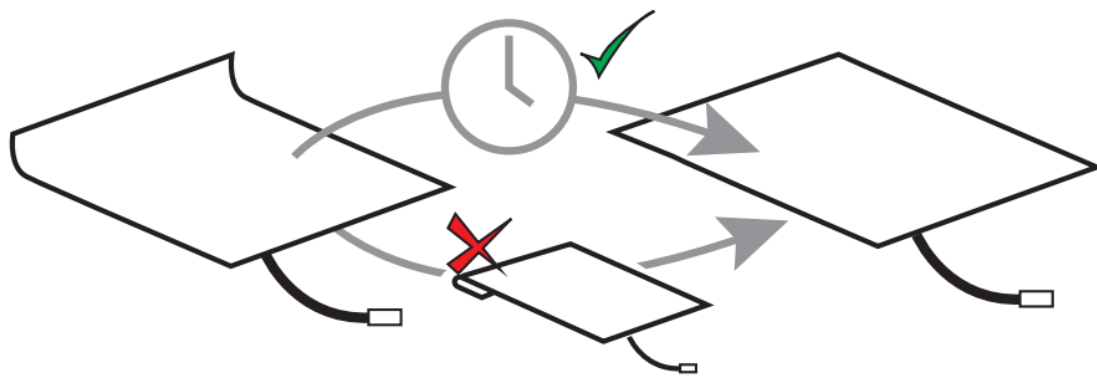

1. Product name

Milky Way Carpet - black 120 x 120 cm with Light source

2. Product code

14736085.

3. Colour

As pictured

4. Description

This thick carpet with optical fiber strands is a great addition to multi-sensory spaces. It creates a stunning visual effect and tactile stimulation in a dark room. The carpet is handmade from high-quality woven fiber optics in the carpet and is safe for both children and adults. The carpet operates with an included light source and can be connected on the long side. Please note: the carpet is not suitable for high-traffic areas or for heavy objects such as wheelchairs.

5. Sensory stimulation

See and feel

6. Safety

Do not assemble or use if a part is missing or damaged. Adult assembly only

7. How to use

For more information, visit our website www.nenko.com